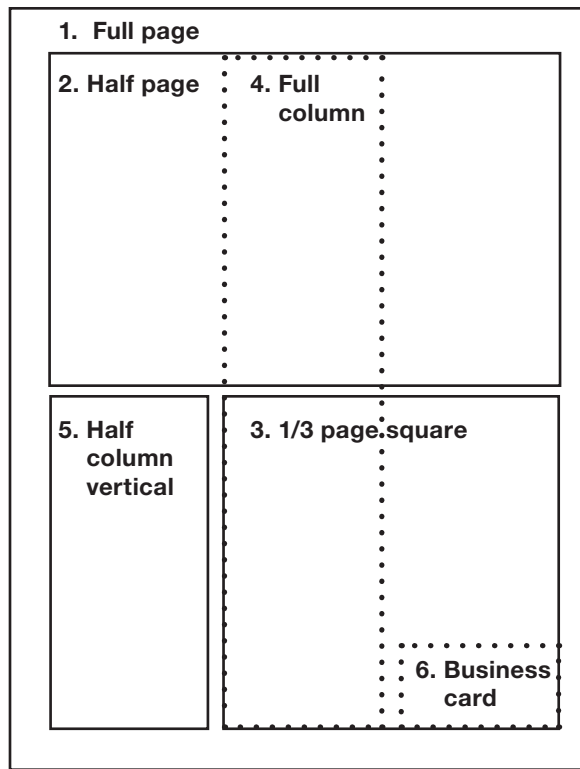

Advertising information 2017

Available ad sizes

- 1. Full page:**
Page size: 8.3125 x 11" (49p10 x 66p0)
 for full bleed add 1/4" (1p6) bleed edge
Ad live area: 7.375 x 9.65" (44p3 x 58p0)
- 2. Half page horizontal:**
 7.375 x 4.75" (44p3 x 28p6)
- 3. 1/3 page square:**
 4.875 x 4.75" (29p3 x 28p6)
- 4. Full column vertical:**
 2.375 x 9.65" (14p3 x 57p11)
- 5. Half column vertical:**
 2.375 x 4.75" (14p3 x 28p6)
- 6. Business card**
 2.375 x 1.5" (14p3 x 9p0)

Display advertisements

Display advertisements are available in six standard sizes (see diagram for size specifications):

- 1. Full page**
- 2. Half page horizontal**
- 3. 1/3 page square**
- 4. Full column vertical**
- 5. Half column vertical**
- 6. Business card**

See ad rate sheet for costs.

Pastoral search advertisements

Advertisements seeking pastoral and other church staff are set with identical style characteristics. The standard column width for pastoral search ads is 2.375 inches (14p3). The base rate includes 120 words maximum (position/title, church name, location, description of job and requirements, and contact information). Church logo and more text can be added for an additional fee.